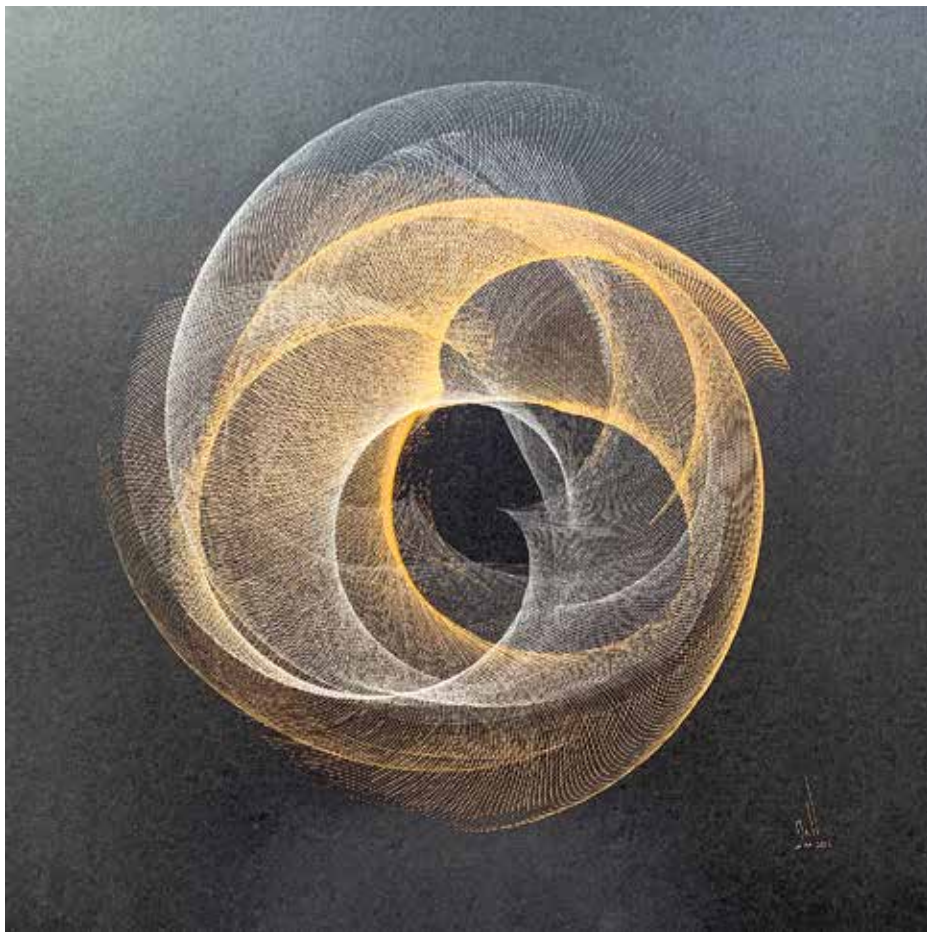

ROBERT BALKE

Padiglione B - Stand 157

C.A.T.S. 2024

“Realisation”, 2023, ink on paper, cm 70x70

+49 0176 26150219

info@robertbalke.de

<http://www.robertbalke.de>

INSTAGRAM robertbalke

FACEBOOK Robert Balke Zeichenmaschinen